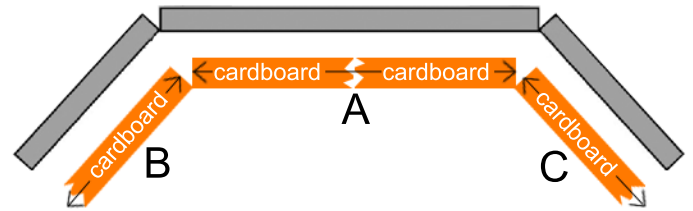

bay window measuring instructions

Decide on the blind style you would like to fit in your bay window to calculate the blind depth. Using the list below create cardboard cut-outs to the width specified for your chosen blind.

Square Bay Window

1) Measure window A to the nearest millimetre, record this measurement as a RECESS size.

2) Measure windows B and C by placing the cardboard cut-outs along window A to act as the blind width. Record these measurements to the nearest millimetre as a RECESS size.

3) Measure the drop for each window from the position the blind is to be installed, to the windowsill. Record these measurements to the nearest millimetre as a RECESS size.

When measuring for Vertical Blinds, please do not make an allowance for the headrail, we will make this allowance during production.

Angled Bay Window

1) Place the cardboard cut-outs as displayed above to act as a guide.

2) Measure window A to the nearest millimetre, record this measurement as a RECESS size.

3) Measure windows B and C, record these measurements to the nearest millimetre as a RECESS size.