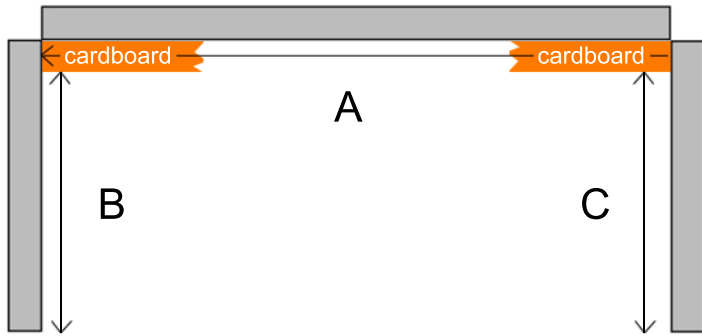

bay window measuring instructions

Decide on the blind style you would like to fit in your bay window to calculate the blind depth. Using the list below create cardboard cut-outs to the width specified for your chosen blind.

Square Bay Window

1) Measure window A to the nearest millimetre, record this measurement as a RECESS size.

2) Measure windows B and C by placing the cardboard cut-outs along window A to act as the blind width. Record these measurements to the nearest millimetre as a RECESS size.

3) Measure the drop for each window from the position the blind is to be installed, to the windowsill. Record these measurements to the nearest millimetre as a RECESS size.

When measuring for Vertical Blinds, please do not make an allowance for the headrail, we will make this allowance during production.

Angled Bay Window

1) Place the cardboard cut-outs as displayed above to act as a guide.

2) Measure window A to the nearest millimetre, record this measurement as a RECESS size.

3) Measure windows B and C, record these measurements to the nearest millimetre as a RECESS size.