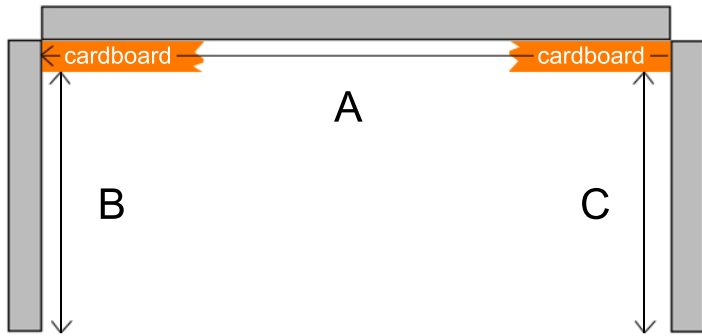

# bay window measuring instructions

Decide on the blind style you would like to fit in your bay window to calculate the blind depth. Using the list below create cardboard cut-outs to the width specified for your chosen blind.

Square Bay Window

1) Measure window A to the nearest millimetre, record this measurement as a RECESS size.

2) Measure windows B and C by placing the cardboard cut-outs along window A to act as the blind width. Record these measurements to the nearest millimetre as a RECESS size.

3) Measure the drop for each window from the position the blind is to be installed, to the windowsill. Record these measurements to the nearest millimetre as a RECESS size.

When measuring for Vertical Blinds, please do not make an allowance for the headrail, we will make this allowance during production.

Angled Bay Window

1) Place the cardboard cut-outs as displayed above to act as a guide.

2) Measure window A to the nearest millimetre, record this measurement as a RECESS size.

3) Measure windows B and C, record these measurements to the nearest millimetre as a RECESS size.