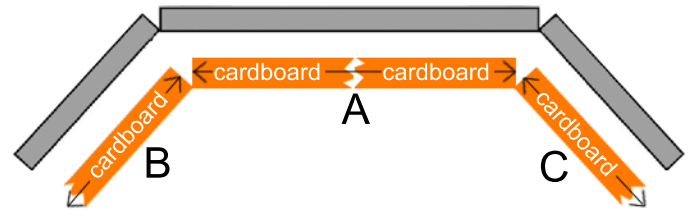

# bay window measuring instructions

Decide on the blind style you would like to fit in your bay window to calculate the blind depth. Using the list below create cardboard cut-outs to the width specified for your chosen blind.

Square Bay Window

1) Measure window A to the nearest millimetre, record this measurement as a RECESS size.

2) Measure windows B and C by placing the cardboard cut-outs along window A to act as the blind width. Record these measurements to the nearest millimetre as a RECESS size.

3) Measure the drop for each window from the position the blind is to be installed, to the windowsill. Record these measurements to the nearest millimetre as a RECESS size.

When measuring for Vertical Blinds, please do not make an allowance for the headrail, we will make this allowance during production.

Angled Bay Window

1) Place the cardboard cut-outs as displayed above to act as a guide.

2) Measure window A to the nearest millimetre, record this measurement as a RECESS size.

3) Measure windows B and C, record these measurements to the nearest millimetre as a RECESS size.